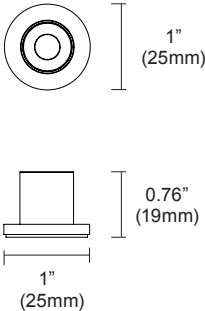

Applications

Hospitality

Hospitality

Creative Tasks

Structure

Light Module	10.70" x 0.21" (272mm x 5mm)
Construction / Finish	Extruded and machined 6063-T5 aluminum. Clear anodized, black anodized, white painted and non-standard finishes available
Cable Length	108" (2743mm)
Operating Temperature	32°F to 104°F (0°C to 40°C)
Humidity	0-85%, non-condensing
Weight	0.25lbs per light module (0.11kg per 305mm) <i>Mounting hardware not included in calculation</i>

Materials

LED Board Construction	FR4, RoHS compliant
Lens	Polycarbonate
Power Cable	USB-C, Ø3.5mm, 24/2 & 28/2 AWG, TPE, flame tested UL-910

Dimensions

Light Bar

Dimensions

Portable Desk

Mini-Mount

Dimensions

Table Anchor

Table Clamp

Dimensions

Shelf Mount

Wall Anchor

Wall Surface

Power and Controls

Power Type	Class 2 (5v, 3A output) USB-C power adapter
Controls	Integrated in fixture
Input Voltage	120v - 240v, 50/60hz, 0.7A Max