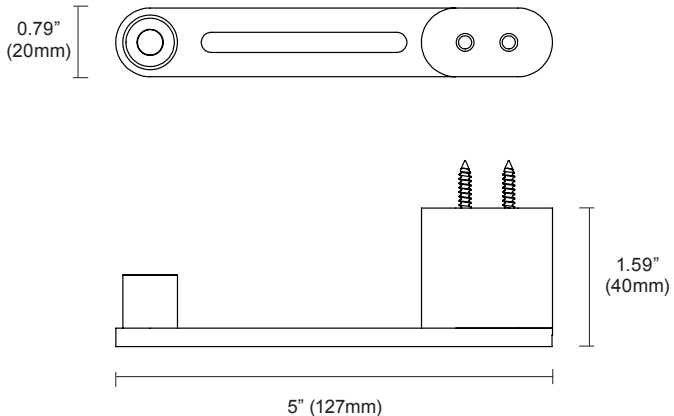

Applications

Hospitality

Hospitality

Creative Tasks

Structure

Light Module	10.70" x 0.21" (272mm x 5mm)
Construction / Finish	Extruded and machined 6063-T5 aluminum. Clear anodized, black anodized, white painted and non-standard finishes available
Cable Length	108" (2743mm)
Operating Temperature	32°F to 104°F (0°C to 40°C)
Humidity	0-85%, non-condensing
Weight	0.25lbs per light module (0.11kg per 305mm) <i>Mounting hardware not included in calculation</i>

Materials

LED Board Construction	FR4, RoHS compliant
Lens	Polycarbonate
Power Cable	USB-C, Ø3.5mm, 24/2 & 28/2 AWG, TPE, flame tested UL-910

Dimensions

Light Bar

Dimensions

Portable Desk

Mini-Mount

Dimensions

Table Anchor

Table Clamp

Dimensions

Shelf Mount

Wall Anchor

Wall Surface

Power and Controls

Power Type	Class 2 (5v, 3A output) USB-C power adapter
Controls	Integrated in fixture
Input Voltage	120v - 240v, 50/60hz, 0.7A Max