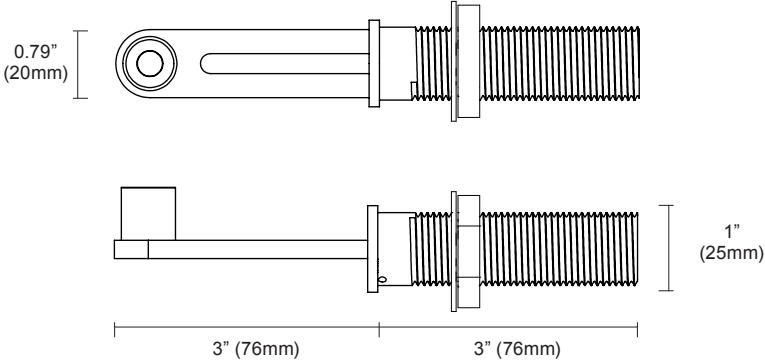

Applications

Hospitality

Hospitality

Creative Tasks

Structure

Light Module	10.70" x 0.21" (272mm x 5mm)
Construction / Finish	Extruded and machined 6063-T5 aluminum. Clear anodized, black anodized, white painted and non-standard finishes available
Cable Length	108" (2743mm)
Operating Temperature	32°F to 104°F (0°C to 40°C)
Humidity	0-85%, non-condensing
Weight	0.25lbs per light module (0.11kg per 305mm) <i>Mounting hardware not included in calculation</i>

Materials

LED Board Construction	FR4, RoHS compliant
Lens	Polycarbonate
Power Cable	USB-C, Ø3.5mm, 24/2 & 28/2 AWG, TPE, flame tested UL-910

Dimensions

Light Bar

Dimensions

Portable Desk

Mini-Mount

Dimensions

Table Anchor

Table Clamp

Dimensions

Shelf Mount

Wall Anchor

Wall Surface

Power and Controls

Power Type	Class 2 (5v, 3A output) USB-C power adapter
Controls	Integrated in fixture
Input Voltage	120v - 240v, 50/60hz, 0.7A Max