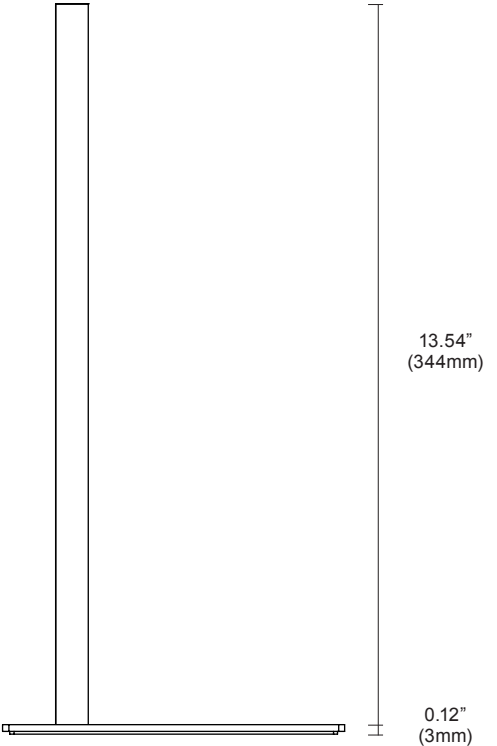

System & Rail Type	Single/Double Rail	Rail Length	Mounting	Arm/Cord Length	Power Location
507-ulo ulo	01 Single Rail	11 10.7" (271mm)	PD Portable Desk TR Table Anchor SM Shelf Mount WR Wall Anchor WS Wall Surface MM Mini-Mount TC Table Clamp	0 None ¹ S14 14" (356mm), straight ²	PP Portable Power

Applications

Hospitality

Hospitality

Creative Tasks

Structure

Light Module	10.70" x 0.21" (272mm x 5mm)
Construction / Finish	Extruded and machined 6063-T5 aluminum. Clear anodized, black anodized, white painted and non-standard finishes available
Cable Length	108" (2743mm)
Operating Temperature	32°F to 104°F (0°C to 40°C)
Humidity	0-85%, non-condensing
Weight	0.25lbs per light module (0.11kg per 305mm) <i>Mounting hardware not included in calculation</i>

Materials

LED Board Construction	FR4, RoHS compliant
Lens	Polycarbonate
Power Cable	USB-C, Ø3.5mm, 24/2 & 28/2 AWG, TPE, flame tested UL-910

Dimensions

Light Bar

Dimensions

Portable Desk

Mini-Mount

Dimensions

Table Anchor

Table Clamp

Dimensions

Shelf Mount

Wall Anchor

Wall Surface

Power and Controls

Power Type	Class 2 (5v, 3A output) USB-C power adapter
Controls	Integrated in fixture
Input Voltage	120v - 240v, 50/60hz, 0.7A Max