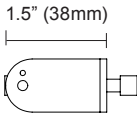

Applications

Hospitality

Hospitality

Creative Tasks

Structure

Light Module	10.70" x 0.21" (272mm x 5mm)
Construction / Finish	Extruded and machined 6063-T5 aluminum. Clear anodized, black anodized, white painted and non-standard finishes available
Cable Length	108" (2743mm)
Operating Temperature	32°F to 104°F (0°C to 40°C)
Humidity	0-85%, non-condensing
Weight	0.25lbs per light module (0.11kg per 305mm) <i>Mounting hardware not included in calculation</i>

Materials

LED Board Construction	FR4, RoHS compliant
Lens	Polycarbonate
Power Cable	USB-C, Ø3.5mm, 24/2 & 28/2 AWG, TPE, flame tested UL-910

Dimensions

Light Bar

Dimensions

Portable Desk

Mini-Mount

Dimensions

Table Anchor

Table Clamp

Dimensions

Shelf Mount

Wall Anchor

Wall Surface

Power and Controls

Power Type	Class 2 (5v, 3A output) USB-C power adapter
Controls	Integrated in fixture
Input Voltage	120v - 240v, 50/60hz, 0.7A Max