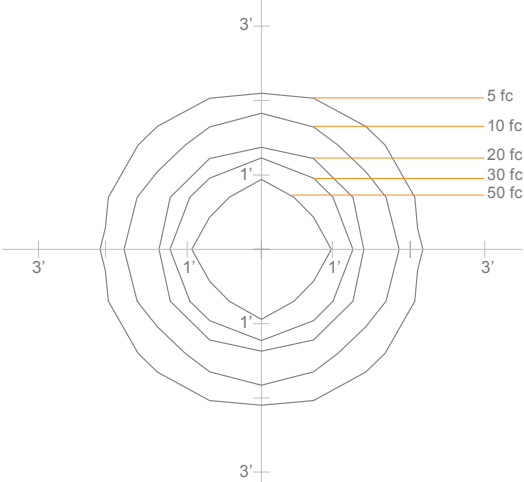

Performance | Zipper LED

Ulo has 48 diodes. Lumen measurement complies with IES-LM-79-08 testing procedures.

Diffuse Lens (1)

L80 >60,000 hours

90 CRI (90min., 96 avg.)

Full Brightness	2700K	3000K	3500K	4000K	4200K	5000K
Efficacy - Lumens per Watt	77	75	77	80	80	87
Total Lumens	451	442	456	470	470	511
Input Power (W)	5.9	5.9	5.9	5.9	5.9	5.9

Isofootcandle Plot

Lamp is 14" above desk surface at full brightness light output and 3500K

Isofootcandle plot CCT multipliers

	2700K	3000K	3500K	4000K	4200K	5000K
multipliers	0.99	0.97	1	1.03	1.03	1.12
50 foot candles	49.5	48.5	50	51.5	51.5	56
30 foot candles	29.7	29.1	30	30.9	30.9	33.6
20 foot candles	19.8	19.4	20	20.6	20.6	22.4
10 foot candles	9.9	9.7	10	10.3	10.3	11.2
5 foot candles	4.95	4.85	5	5.15	5.15	5.6