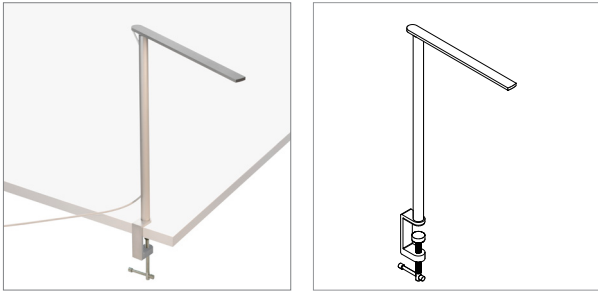

Applications

Hospitality

Hospitality

Creative Tasks

Structure

Light Module	10.70" x 0.21" (272mm x 5mm)
Construction / Finish	Extruded and machined 6063-T5 aluminum. Clear anodized, black anodized, white painted and non-standard finishes available
Cable Length	108" (2743mm)
Operating Temperature	32°F to 104°F (0°C to 40°C)
Humidity	0-85%, non-condensing
Weight	0.25lbs per light module (0.11kg per 305mm) <i>Mounting hardware not included in calculation</i>

Materials

LED Board Construction	FR4, RoHS compliant
Lens	Polycarbonate
Power Cable	USB-C, Ø3.5mm, 24/2 & 28/2 AWG, TPE, flame tested UL-910

Dimensions

Light Bar

Dimensions

Portable Desk

Mini-Mount

Dimensions

Table Anchor

Table Clamp

Dimensions

Shelf Mount

Wall Anchor

Wall Surface

Power and Controls

Power Type	Class 2 (5v, 3A output) USB-C power adapter
Controls	Integrated in fixture
Input Voltage	120v - 240v, 50/60hz, 0.7A Max