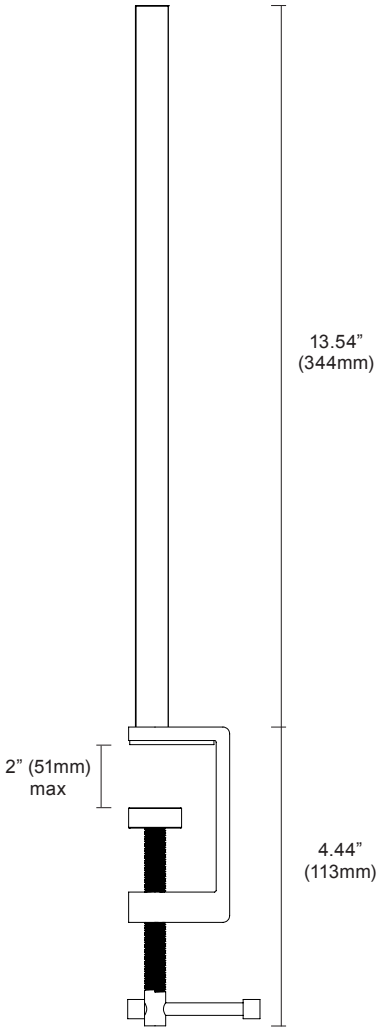

System & Rail Type	Single/Double Rail	Rail Length	Mounting	Arm/Cord Length	Power Location
507-ulo ulo	01 Single Rail	11 10.7" (271mm)	PD Portable Desk TR Table Anchor SM Shelf Mount WR Wall Anchor WS Wall Surface MM Mini-Mount TC Table Clamp	0 None ¹ S14 14" (356mm), straight ²	PP Portable Power

Applications

Hospitality

Hospitality

Creative Tasks

Structure

Light Module	10.70" x 0.21" (272mm x 5mm)
Construction / Finish	Extruded and machined 6063-T5 aluminum. Clear anodized, black anodized, white painted and non-standard finishes available
Cable Length	108" (2743mm)
Operating Temperature	32°F to 104°F (0°C to 40°C)
Humidity	0-85%, non-condensing
Weight	0.25lbs per light module (0.11kg per 305mm) <i>Mounting hardware not included in calculation</i>

Materials

LED Board Construction	FR4, RoHS compliant
Lens	Polycarbonate
Power Cable	USB-C, Ø3.5mm, 24/2 & 28/2 AWG, TPE, flame tested UL-910

Dimensions

Light Bar

Dimensions

Portable Desk

Mini-Mount

Dimensions

Table Anchor

Table Clamp

Dimensions

Shelf Mount

Wall Anchor

Wall Surface

Power and Controls

Power Type	Class 2 (5v, 3A output) USB-C power adapter
Controls	Integrated in fixture
Input Voltage	120v - 240v, 50/60hz, 0.7A Max