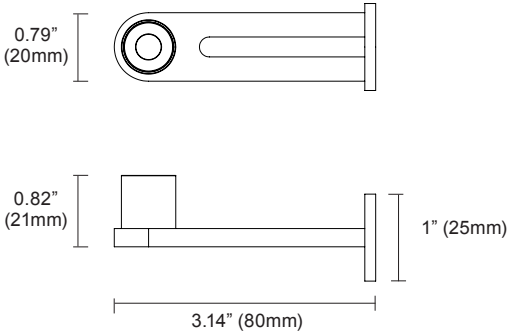

Applications

Hospitality

Hospitality

Creative Tasks

Structure

Light Module	10.70" x 0.21" (272mm x 5mm)
Construction / Finish	Extruded and machined 6063-T5 aluminum. Clear anodized, black anodized, white painted and non-standard finishes available
Cable Length	108" (2743mm)
Operating Temperature	32°F to 104°F (0°C to 40°C)
Humidity	0-85%, non-condensing
Weight	0.25lbs per light module (0.11kg per 305mm) <i>Mounting hardware not included in calculation</i>

Materials

LED Board Construction	FR4, RoHS compliant
Lens	Polycarbonate
Power Cable	USB-C, Ø3.5mm, 24/2 & 28/2 AWG, TPE, flame tested UL-910

Dimensions

Light Bar

Dimensions

Portable Desk

Mini-Mount

Dimensions

Table Anchor

Table Clamp

Dimensions

Shelf Mount

Wall Anchor

Wall Surface

Power and Controls

Power Type	Class 2 (5v, 3A output) USB-C power adapter
Controls	Integrated in fixture
Input Voltage	120v - 240v, 50/60hz, 0.7A Max