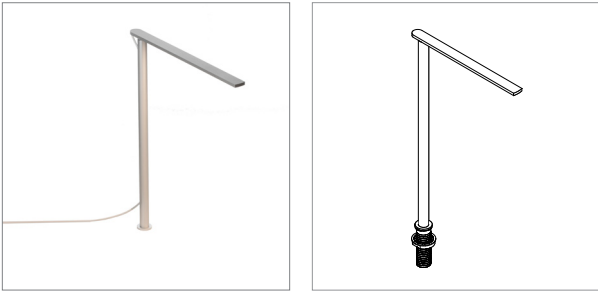

Applications

Hospitality

Hospitality

Creative Tasks

Structure

Light Module	10.70" x 0.21" (272mm x 5mm)
Construction / Finish	Extruded and machined 6063-T5 aluminum. Clear anodized, black anodized, white painted and non-standard finishes available
Cable Length	108" (2743mm)
Operating Temperature	32°F to 104°F (0°C to 40°C)
Humidity	0-85%, non-condensing
Weight	0.25lbs per light module (0.11kg per 305mm) <i>Mounting hardware not included in calculation</i>

Materials

LED Board Construction	FR4, RoHS compliant
Lens	Polycarbonate
Power Cable	USB-C, Ø3.5mm, 24/2 & 28/2 AWG, TPE, flame tested UL-910

Dimensions

Light Bar

Dimensions

Portable Desk

Mini-Mount

Dimensions

Table Anchor

Table Clamp

Dimensions

Shelf Mount

Wall Anchor

Wall Surface

Power and Controls

Power Type	Class 2 (5v, 3A output) USB-C power adapter
Controls	Integrated in fixture
Input Voltage	120v - 240v, 50/60hz, 0.7A Max