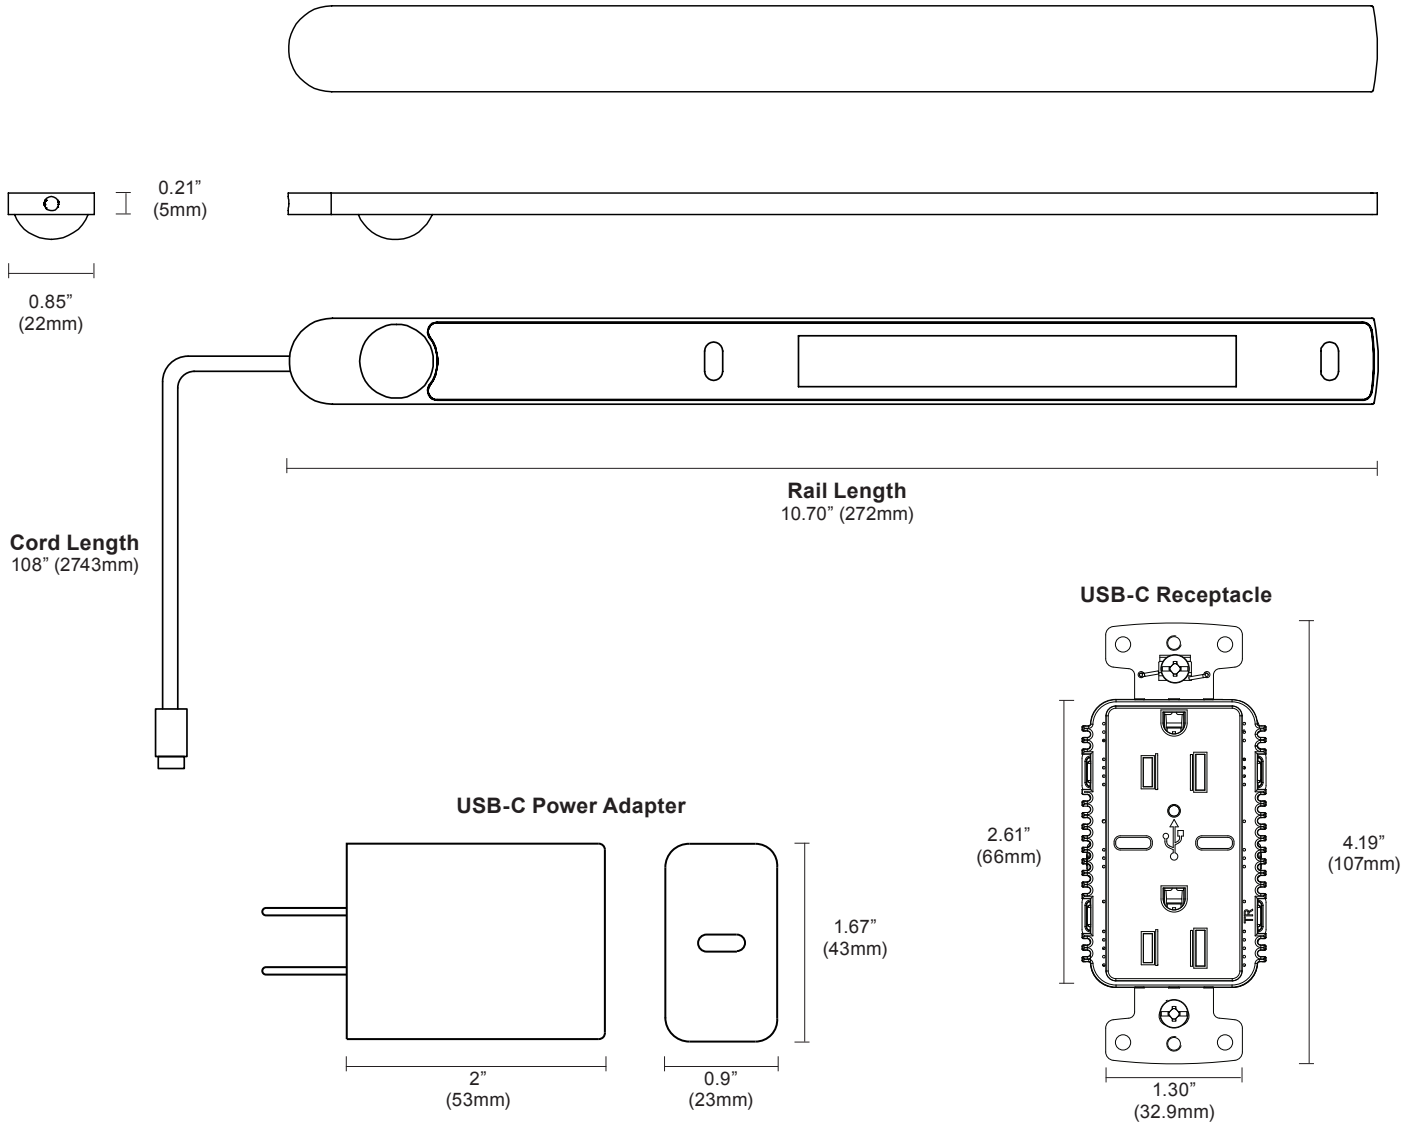

Applications

Hospitality

Hospitality

Creative Tasks

Structure

Light Module	10.70" x 0.21" (272mm x 5mm)
Construction / Finish	Extruded and machined 6063-T5 aluminum. Clear anodized, black anodized, white painted and non-standard finishes available
Cable Length	108" (2743mm)
Operating Temperature	32°F to 104°F (0°C to 40°C)
Humidity	0-85%, non-condensing
Weight	0.25lbs per light module (0.11kg per 305mm) <i>Mounting hardware not included in calculation</i>

Materials

LED Board Construction	FR4, RoHS compliant
Lens	Polycarbonate
Power Cable	USB-C, Ø3.5mm, 24/2 & 28/2 AWG, TPE, flame tested UL-910

Dimensions

Light Bar

Dimensions

Portable Desk

Mini-Mount

Dimensions

Table Anchor

Table Clamp

Dimensions

Shelf Mount

Wall Anchor

Wall Surface

Power and Controls

Power Type	Class 2 (5v, 3A output) USB-C power adapter
Controls	Integrated in fixture
Input Voltage	120v - 240v, 50/60hz, 0.7A Max