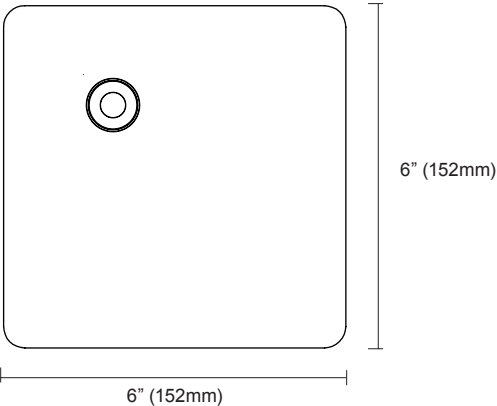

Applications

Hospitality

Hospitality

Creative Tasks

Structure

Light Module	10.70" x 0.21" (272mm x 5mm)
Construction / Finish	Extruded and machined 6063-T5 aluminum. Clear anodized, black anodized, white painted and non-standard finishes available
Cable Length	108" (2743mm)
Operating Temperature	32°F to 104°F (0°C to 40°C)
Humidity	0-85%, non-condensing
Weight	0.25lbs per light module (0.11kg per 305mm) <i>Mounting hardware not included in calculation</i>

Materials

LED Board Construction	FR4, RoHS compliant
Lens	Polycarbonate
Power Cable	USB-C, Ø3.5mm, 24/2 & 28/2 AWG, TPE, flame tested UL-910

Dimensions

Light Bar

Dimensions

Portable Desk

Mini-Mount

Dimensions

Table Anchor

Table Clamp

Dimensions

Shelf Mount

Wall Anchor

Wall Surface

Power and Controls

Power Type	Class 2 (5v, 3A output) USB-C power adapter
Controls	Integrated in fixture
Input Voltage	120v - 240v, 50/60hz, 0.7A Max