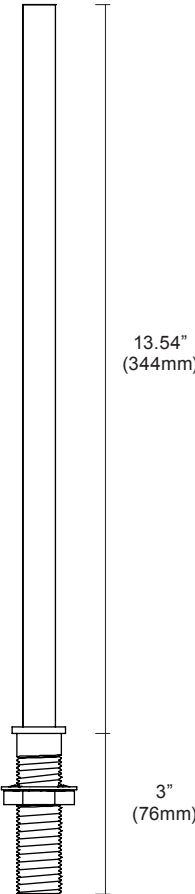

System & Rail Type	Single/Double Rail	Rail Length	Mounting	Arm/Cord Length	Power Location
507-ulo ulo	01 Single Rail	11 10.7" (271mm)	PD Portable Desk TR Table Anchor SM Shelf Mount WR Wall Anchor WS Wall Surface MM Mini-Mount TC Table Clamp	0 None ¹ S14 14" (356mm), straight ²	PP Portable Power

Applications

Hospitality

Hospitality

Creative Tasks

Structure

Light Module	10.70" x 0.21" (272mm x 5mm)
Construction / Finish	Extruded and machined 6063-T5 aluminum. Clear anodized, black anodized, white painted and non-standard finishes available
Cable Length	108" (2743mm)
Operating Temperature	32°F to 104°F (0°C to 40°C)
Humidity	0-85%, non-condensing
Weight	0.25lbs per light module (0.11kg per 305mm) <i>Mounting hardware not included in calculation</i>

Materials

LED Board Construction	FR4, RoHS compliant
Lens	Polycarbonate
Power Cable	USB-C, Ø3.5mm, 24/2 & 28/2 AWG, TPE, flame tested UL-910

Dimensions

Light Bar

Dimensions

Portable Desk

Mini-Mount

Dimensions

Table Anchor

Table Clamp

Dimensions

Shelf Mount

Wall Anchor

Wall Surface

Power and Controls

Power Type	Class 2 (5v, 3A output) USB-C power adapter
Controls	Integrated in fixture
Input Voltage	120v - 240v, 50/60hz, 0.7A Max