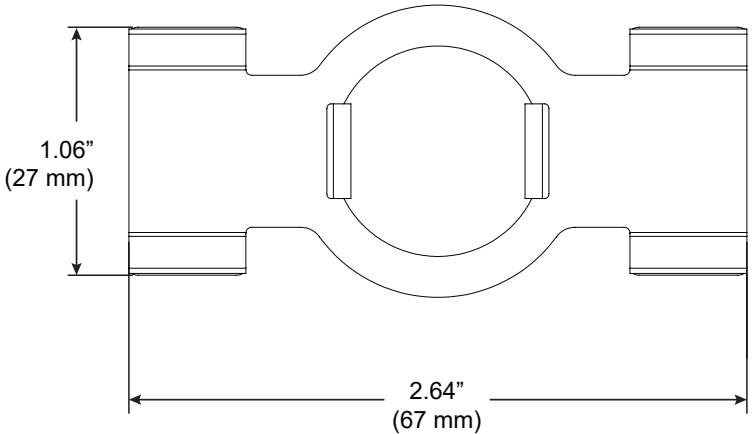

Micro J-Box Kit

For use with ZipTwo[®] | 707

Mounts ZipTwo | 707 rails to surface using Micro J-Box Clip (CS-707-Z2-JB). Aluminum j-box includes two 3/4" NPT holes for conduit. Mount to sturdy blocking. Compatible with 5/8" and 3/4" drywall. Remove plug after mud/texture has been completed.

Technical Support: 707-996-9898 or technicalsupport@vode.com

PART NUMBER **JB-707-Z2-AA**

DESCRIPTION Micro J-Box, System LED 707, ZipTwo, clear anodized aluminium

Micro J-Box Clip

For use with ZipTwo[®] | 707

Mounts ZipTwo | 707 rails to Micro J-Box (JB-707-Z2-AA).

Technical Support: 707-996-9898 or technicalsupport@vode.com

PART NUMBER CS-707-Z2-JB

DESCRIPTION Clip, System LED 707, ZipTwo, micro J-Box