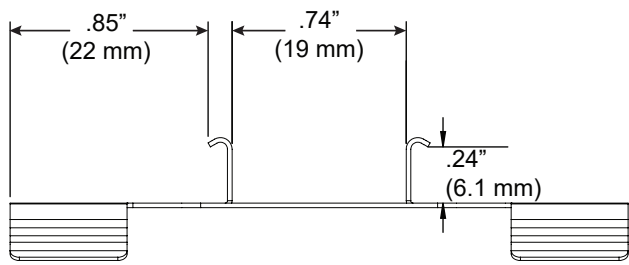

Technical Support: 707-996-9898 or technicalsupport@vode.com