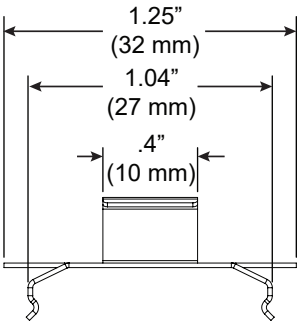

Technical Support: 707-996-9898 or technicalsupport@vode.com