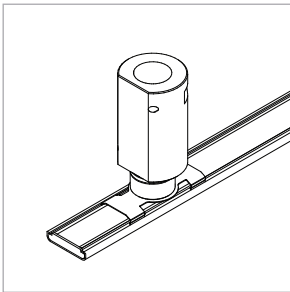

Micro J-Box Kit

For use with ZipTwo[®] | 707

Mounts ZipTwo | 707 rails to surface using Micro J-Box Clip (CS-707-Z2-JB). Aluminum j-box includes two 3/4" NPT holes for conduit. Mount to sturdy blocking. Compatible with 5/8" and 3/4" drywall. Remove plug after mud/texture has been completed.

Technical Support: 707-996-9898 or technicalsupport@vode.com

PART NUMBER **JB-707-Z2-AA**

DESCRIPTION Micro J-Box, System LED 707, ZipTwo, clear anodized aluminium

Micro J-Box Clip

For use with ZipTwo[®] | 707

Mounts ZipTwo | 707 rails to Micro J-Box (JB-707-Z2-AA).

Technical Support: 707-996-9898 or technicalsupport@vode.com

PART NUMBER CS-707-Z2-JB

DESCRIPTION Clip, System LED 707, ZipTwo, micro J-Box