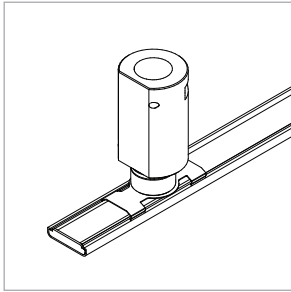

Micro J-Box Kit

For use with ZipTwo[®] | 707

Mounts ZipTwo | 707 rails to surface using Micro J-Box Clip (CS-707-Z2-JB). Aluminum j-box includes two 3/4" NPT holes for conduit. Mount to sturdy blocking. Compatible with 5/8" and 3/4" drywall. Remove plug after mud/texture has been completed.

Technical Support: 707-996-9898 or technicalsupport@vode.com

PART NUMBER **JB-707-Z2-AA**

DESCRIPTION Micro J-Box, System LED 707, ZipTwo, clear anodized aluminium

Micro J-Box Clip

For use with ZipTwo[®] | 707