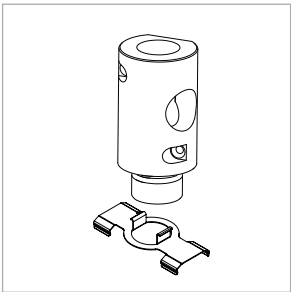

Micro J-Box Kit

For use with ZipTwo[®] | 707

Mounts ZipTwo | 707 rails to surface using Micro J-Box Clip (CS-707-Z2-JB). Aluminum j-box includes two 3/4" NPT holes for conduit. Mount to sturdy blocking. Compatible with 5/8" and 3/4" drywall. Remove plug after mud/texture has been completed.

Technical Support: 707-996-9898 or technicalsupport@vode.com

PART NUMBER **JB-707-Z2-AA**

DESCRIPTION Micro J-Box, System LED 707, ZipTwo, clear anodized aluminium

Micro J-Box Clip

For use with ZipTwo[®] | 707

Mounts ZipTwo | 707 rails to Micro J-Box (JB-707-Z2-AA).

Technical Support: 707-996-9898 or technicalsupport@vode.com

PART NUMBER CS-707-Z2-JB

DESCRIPTION Clip, System LED 707, ZipTwo, micro J-Box