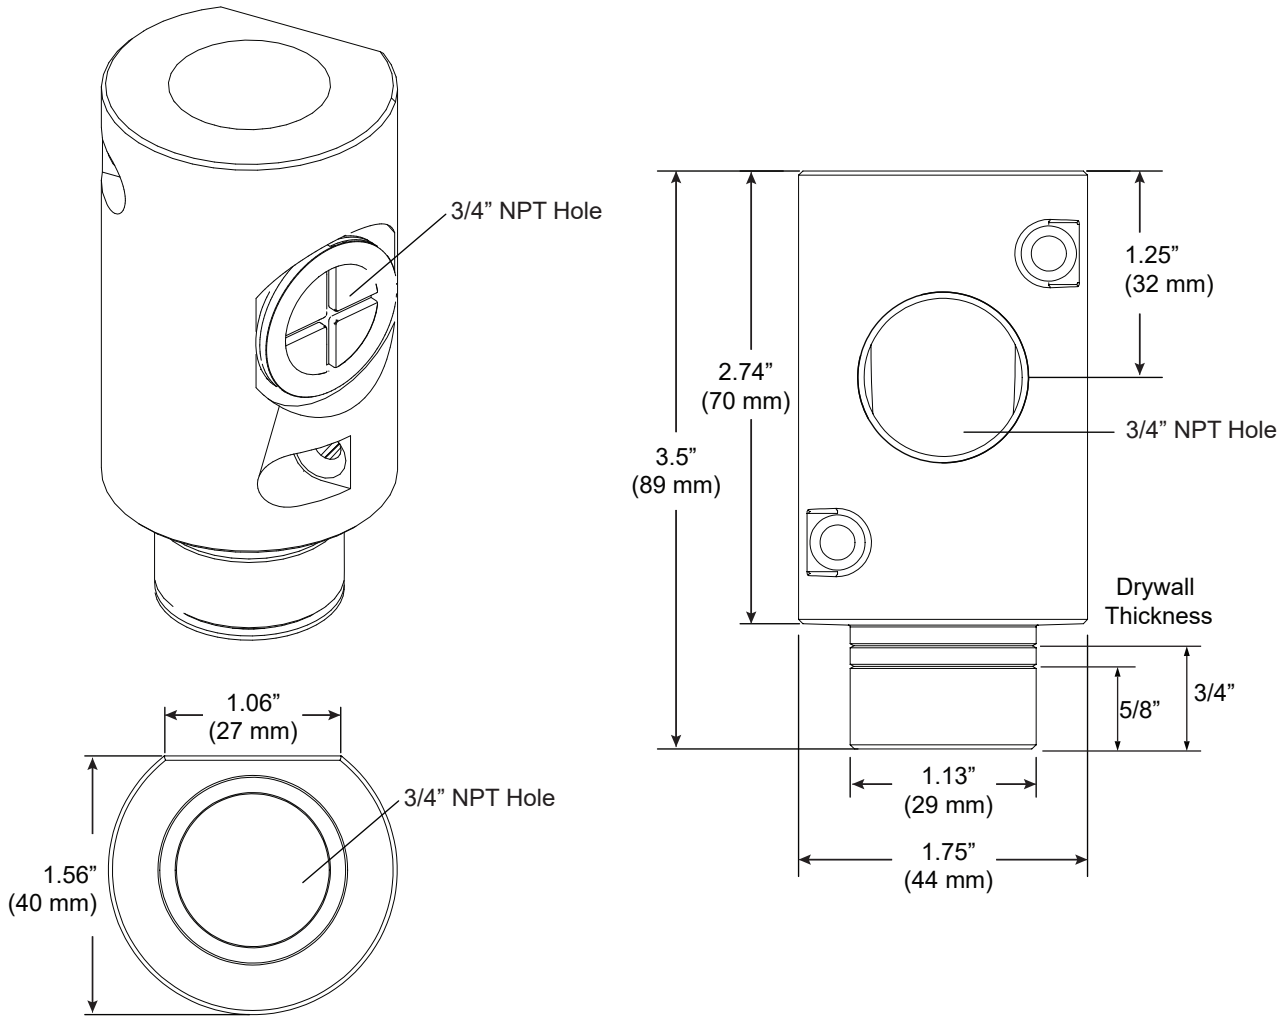

Micro J-Box Kit

For use with ZipTwo[®] | 707

Mounts ZipTwo | 707 rails to surface using Micro J-Box Clip (CS-707-Z2-JB). Aluminum j-box includes two 3/4" NPT holes for conduit. Mount to sturdy blocking. Compatible with 5/8" and 3/4" drywall. Remove plug after mud/texture has been completed.

Technical Support: 707-996-9898 or technicalsupport@vode.com

PART NUMBER **JB-707-Z2-AA**

DESCRIPTION Micro J-Box, System LED 707, ZipTwo, clear anodized aluminium

Micro J-Box Clip

For use with ZipTwo[®] | 707

Mounts ZipTwo | 707 rails to Micro J-Box (JB-707-Z2-AA).

Technical Support: 707-996-9898 or technicalsupport@vode.com

PART NUMBER CS-707-Z2-JB

DESCRIPTION Clip, System LED 707, ZipTwo, micro J-Box