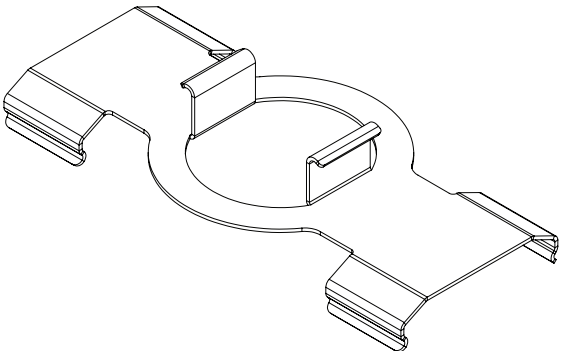

Micro J-Box Kit

For use with ZipTwo[®] | 707

Mounts ZipTwo | 707 rails to surface using Micro J-Box Clip (CS-707-Z2-JB). Aluminum j-box includes two 3/4" NPT holes for conduit. Mount to sturdy blocking. Compatible with 5/8" and 3/4" drywall. Remove plug after mud/texture has been completed.

Technical Support: 707-996-9898 or technicalsupport@vode.com

PART NUMBER **JB-707-Z2-AA**

DESCRIPTION Micro J-Box, System LED 707, ZipTwo, clear anodized aluminium

Micro J-Box Clip

For use with ZipTwo[®] | 707

Mounts ZipTwo | 707 rails to Micro J-Box (JB-707-Z2-AA).

Technical Support: 707-996-9898 or technicalsupport@vode.com

PART NUMBER CS-707-Z2-JB

DESCRIPTION Clip, System LED 707, ZipTwo, micro J-Box