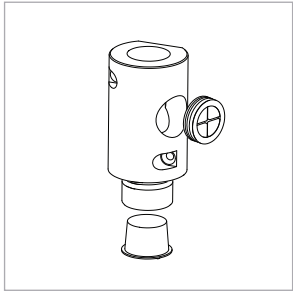

Micro J-Box Kit

For use with ZipTwo[®] | 707

Mounts ZipTwo | 707 rails to surface using Micro J-Box Clip (CS-707-Z2-JB). Aluminum j-box includes two 3/4" NPT holes for conduit. Mount to sturdy blocking. Compatible with 5/8" and 3/4" drywall. Remove plug after mud/texture has been completed.

Technical Support: 707-996-9898 or technicalsupport@vode.com

PART NUMBER **JB-707-Z2-AA**

DESCRIPTION Micro J-Box, System LED 707, ZipTwo, clear anodized aluminium

Micro J-Box Clip

For use with ZipTwo[®] | 707